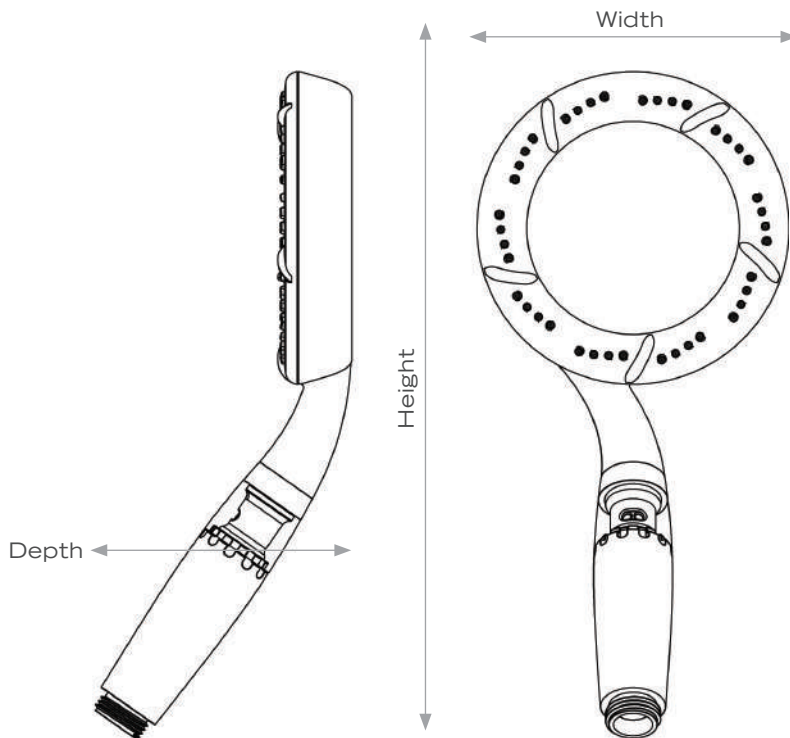

ORBIT

A shower revolution

DESIGN

ORBIT'S sleek, contemporary design adds a touch of style to any shower room, making it the perfect way to upgrade your existing showerhead.

AIRCORE TECHNOLOGY

Aircore Technology draws air in through an air intake and mixes it with the water flow. This creates turbulence that increases the water pressure coming out of the showerhead. You get the same powerful shower as a full flow shower, but you use up to 45% less water.

The Ecocamel shower heads gives a complete full flow spa-like shower by using the latest water and energy saving technology.

Our ground breaking range of shower heads incorporate our revolutionary Aircore technology to inject air directly into the water stream to use less water but still experience a powerful shower.

ORBIT

DIMENSIONS

Height:	253.70mm
Width:	119mm
Depth:	97.75mm
Weight:	145 g
No of nozzles	40

MATERIAL

Body,	ABS
Faceplate	
Coloured Trims	TPE
Nozzles	Acetal
InJet system	

COLOURED RIM

- White

FEATURES & SAVINGS

- + All the power of a full flow shower but using up to 45% less water
- + Less water means less energy and great savings on your utility bills
- + Easy to fit with no plumbing necessary – simply unscrew your old showerhead and replace it with ORBIT
- + Can be used with any power showers (including electric pump systems) and any shower mixers
- + ORBIT has a faceplate with wipe clean rubber nodules to prevent the build up of limescale