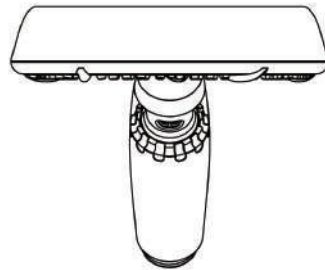

ORBIT

A shower revolution

DESIGN

ORBIT'S sleek, contemporary design adds a touch of style to any shower room, making it the perfect way to upgrade your existing showerhead.

AIRCORE TECHNOLOGY

Aircore Technology draws air in through an air intake and mixes it with the water flow. This creates turbulence that increases the water pressure coming out of the showerhead. You get the same powerful shower as a full flow shower, but you use up to 45% less water.

The Ecocamel shower heads gives a complete full flow spa-like shower by using the latest water and energy saving technology.

Our ground breaking range of shower heads incorporate our revolutionary Aircore technology to inject air directly into the water stream to use less water but still experience a powerful shower.

ORBIT

DIMENSIONS

Height:	253.70mm
Width:	119mm
Depth:	97.75mm
Weight:	145 g
No of nozzles	40

MATERIAL

Body,	ABS
Faceplate	
Coloured Trims	TPE
Nozzles	Acetal
InJet system	

COLOURED RIM

- White

FEATURES & SAVINGS

- + All the power of a full flow shower but using up to 45% less water
- + Less water means less energy and great savings on your utility bills
- + Easy to fit with no plumbing necessary – simply unscrew your old showerhead and replace it with ORBIT
- + Can be used with any power showers (including electric pump systems) and any shower mixers
- + ORBIT has a faceplate with wipe clean rubber nodules to prevent the build up of limescale