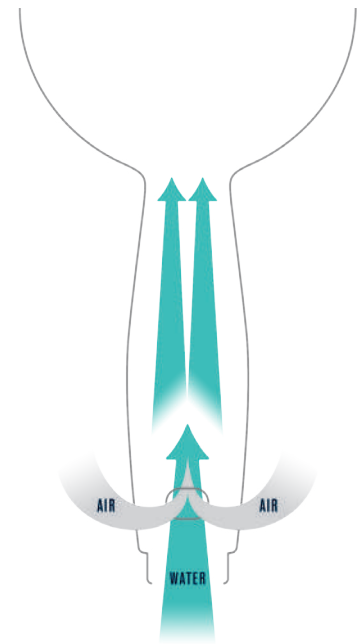

ORBIT

A shower revolution

DESIGN

ORBIT'S sleek, contemporary design adds a touch of style to any shower room, making it the perfect way to upgrade your existing showerhead.

AIRCORE TECHNOLOGY

Aircore Technology draws air in through an air intake and mixes it with the water flow. This creates turbulence that increases the water pressure coming out of the showerhead. You get the same powerful shower as a full flow shower, but you use up to 45% less water.

The Ecocamel shower heads gives a complete full flow spa-like shower by using the latest water and energy saving technology.

Our ground breaking range of shower heads incorporate our revolutionary Aircore technology to inject air directly into the water stream to use less water but still experience a powerful shower.

ORBIT

DIMENSIONS

Height:	253.70mm
Width:	119mm
Depth:	97.75mm
Weight:	145 g
No of nozzles	40

MATERIAL

Body,	ABS
Faceplate	
Coloured Trims	TPE
Nozzles	Acetal
InJet system	

COLOURED RIM

- White

FEATURES & SAVINGS

- + All the power of a full flow shower but using up to 45% less water
- + Less water means less energy and great savings on your utility bills
- + Easy to fit with no plumbing necessary – simply unscrew your old showerhead and replace it with ORBIT
- + Can be used with any power showers (including electric pump systems) and any shower mixers
- + ORBIT has a faceplate with wipe clean rubber nodules to prevent the build up of limescale