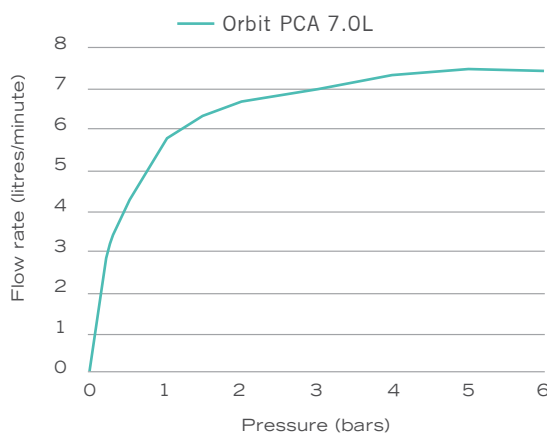

The Ecocamel shower heads gives a complete full flow spa-like shower by using the latest water and energy saving technology.

Our ground breaking range of shower heads incorporate our revolutionary Aircore technology to inject air directly into the water stream to use less water but still experience a powerful shower.

ORBIT

DIMENSIONS

Height:	253.70mm
Width:	119mm
Depth:	97.75mm
Weight:	145 g
No of nozzles	40

MATERIAL

Body,	ABS
Faceplate	
Coloured Trims	TPE
Nozzles	Acetal
InJet system	

COLOURED RIM

- White

FEATURES & SAVINGS

- + All the power of a full flow shower but using up to 45% less water
- + Less water means less energy and great savings on your utility bills
- + Easy to fit with no plumbing necessary – simply unscrew your old showerhead and replace it with ORBIT
- + Can be used with any power showers (including electric pump systems) and any shower mixers
- + ORBIT has a faceplate with wipe clean rubber nodules to prevent the build up of limescale

PRESSURE FLOW TEST

PERFORMANCE

- + Flow Rate at 1.5 bar 7.7 litres/minute
- + Flow rate at 2-10 bar pressure regulated to 7 litres/minute
- + Aeration Co efficient at 1.5 bar 0.19